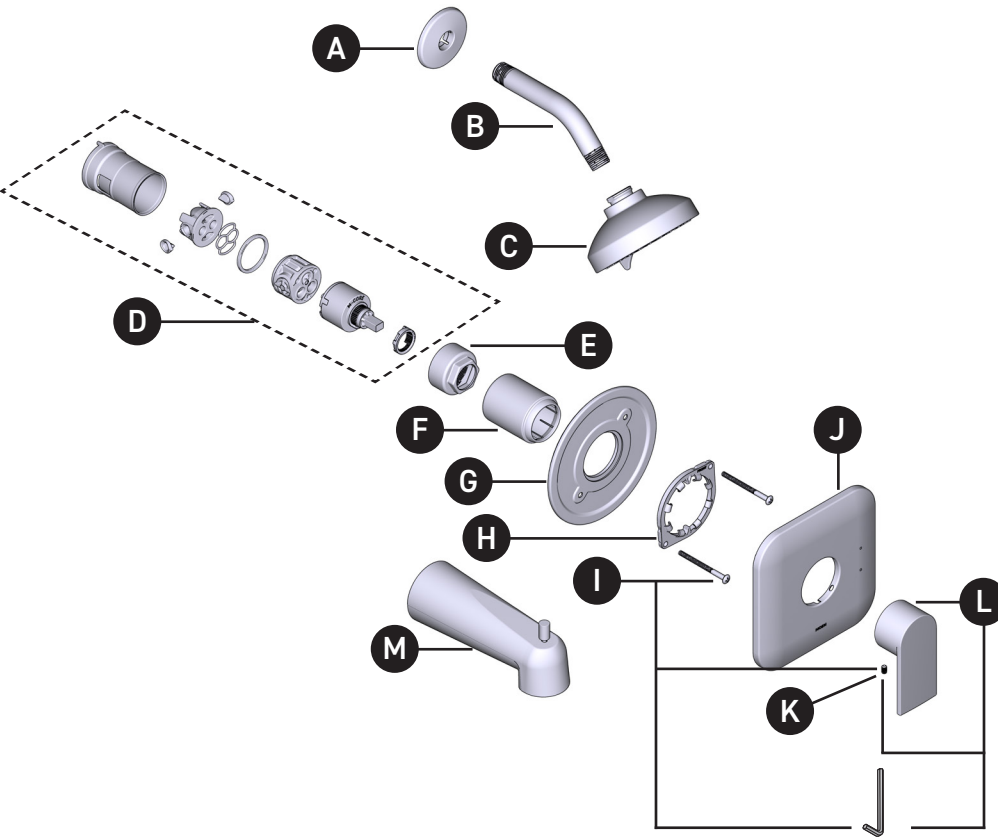

MOEN®

ORDER BY PART NUMBER

Illustrated Parts

GENTA™ LX

Single-Handle M-CORE™ 2-Series Trim

VALVE TRIM ONLY	SHOWER TRIM ONLY	TUB SHOWER TRIM	FINISH
UT2471	UT2472EP	UT2473EP	Chrome
UT2471BN	UT2472EPBN	UT2473EPBN	Brushed Nickel
UT2471BL	UT2472EPBL	UT2473EPBL	Matte Black
	UT2472NH	UT2473NH	Chrome
	UT2472NHBN	UT2473NHBN	Brushed Nickel
	UT2472NHBL	UT2473NHBL	Matte Black

*All models with an EP suffix include a 1.75 GPM showerhead

**All models with an NH suffix do not include a showerhead

ID	Kit Description	Kit Number	Finish
A	Shower Arm Flange	137488	Chrome
		137488BN	Brushed Nickel
		137488BL	Matte Black
B	Shower Arm	10154	Chrome
		10154BN	Brushed Nickel
		10154BL	Matte Black
C	Shower Head (1.75 GPM)	6512EP	Chrome
		6512EPBN	Brushed Nickel
		6512EPBL	Matte Black
D	Cartridge Assembly	1212	N/A
E	Cartridge Nut	200762	N/A
F	Sleeve	200775	Chrome
		200775BN	Brushed Nickel
		200775BL	Matte Black
G	Backing Plate	200766	N/A
H	Snap Ring	200772	N/A
I	Backing Plate Screws (2)	200764	N/A
J	Escutcheon Kit	206324	Chrome
		206324BN	Brushed Nickel
		206324BL	Matte Black
K	Set Screw (Requires 3/32" Hex Key)	40057	N/A
L	Handle Kit	210843	Chrome
		210843BN	Brushed Nickel
		210843BL	Matte Black
M	Tub Spout	3839	Chrome
		3839BN	Brushed Nickel
		3839BL	Matte Black

OPTIONAL: 1" Handle Extension Kit

MODEL	FINISH
200755	Chrome
200755BN	Brushed Nickel
200755BG	Matte Black